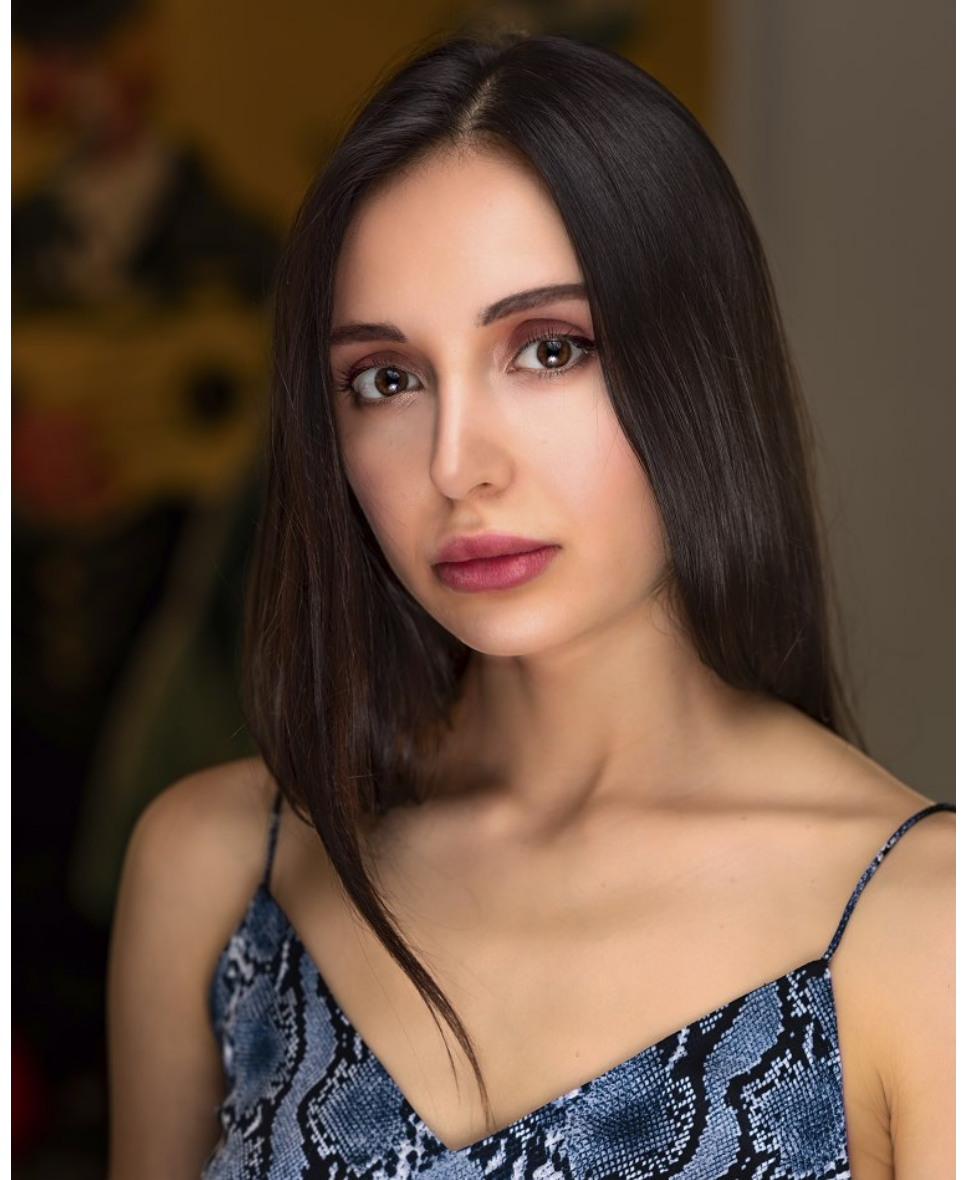

OLGA SILINA

Height 5'8" Bust 32" Waist 25.5" Hips 36" Shoe 7 US Hair Brown Eyes Brown

OLGA SILINA

Height 5'8" Bust 32" Waist 25.5" Hips 36" Shoe 7 US Hair Brown Eyes Brown

OLGA SILINA

Height 5'8" Bust 32" Waist 25.5" Hips 36" Shoe 7 US Hair Brown Eyes Brown