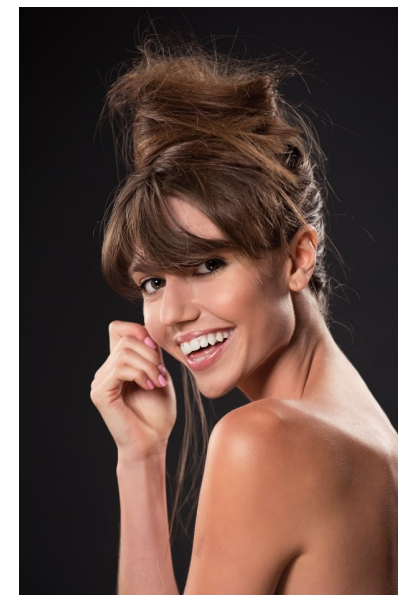

DIANA PERESTA

Height 5'7" Bust 32" A/B Waist 25" Hips 36" Dress 0-2 US Shoe 7.5 US  
Hair Brunette Eyes Hazel

**JMB**

MODEL MANAGEMENT

114 east 25th st | 7th floor NYC | NY 10010

Tel: 917.838.0340 | Email: [Jessica@JMBModelmanagement.com](mailto:Jessica@JMBModelmanagement.com)