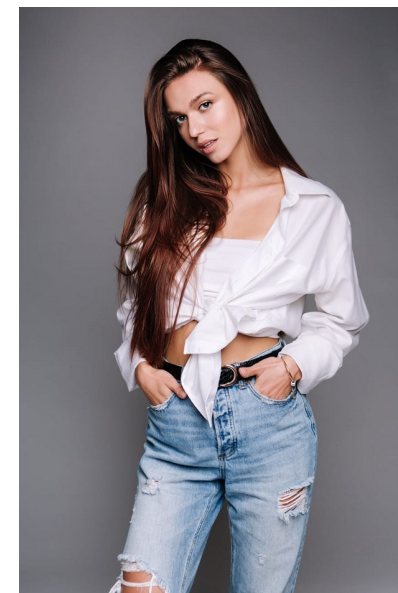

DIANA PERESTA

Height 5'7" Bust 32" A/B Waist 25" Hips 36" Dress 0-2 US Shoe 7.5 US  
Hair Brunette Eyes Hazel

**JMB**

MODEL MANAGEMENT

114 east 25th st | 7th floor NYC | NY 10010

Tel: 917.838.0340 | Email: [Jessica@JMBModelmanagement.com](mailto:Jessica@JMBModelmanagement.com)