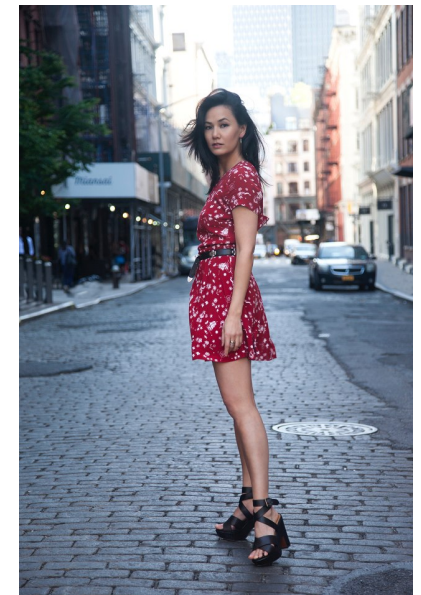

PAMELA R

Height 5'7" Bust 34.5" Waist 27.5" Hips 37.5" Dress 4 US Shoe 7.5 US
Hair Brown Eyes Brown

JMB

MODEL MANAGEMENT

114 east 25th st | 7th floor NYC | NY 10010
Tel: 917.838.0340 | Email: Jessica@JMBModelmanagement.com