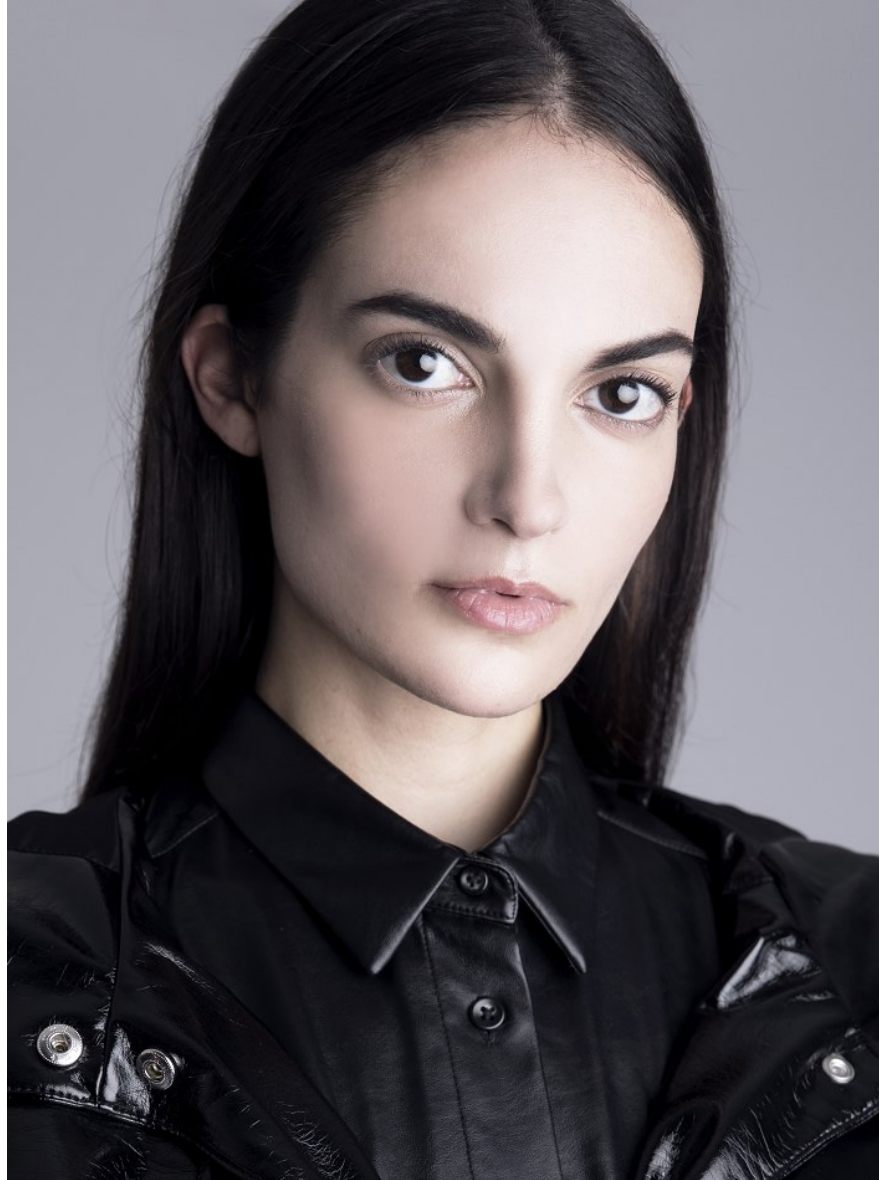

ERIKA NOVA

Height 5'9" Bust 34.5" Waist 27" Hips 37.5" Shoe 11 US Hair Brown Eyes Brown

ERIKA NOVA

Height 5'9" Bust 34.5" Waist 27" Hips 37.5" Shoe 11 US Hair Brown Eyes Brown

ERIKA NOVA

Height 5'9" Bust 34.5" Waist 27" Hips 37.5" Shoe 11 US Hair Brown Eyes Brown

ERIKA NOVA

Height 5'9" Bust 34.5" Waist 27" Hips 37.5" Shoe 11 US Hair Brown Eyes Brown