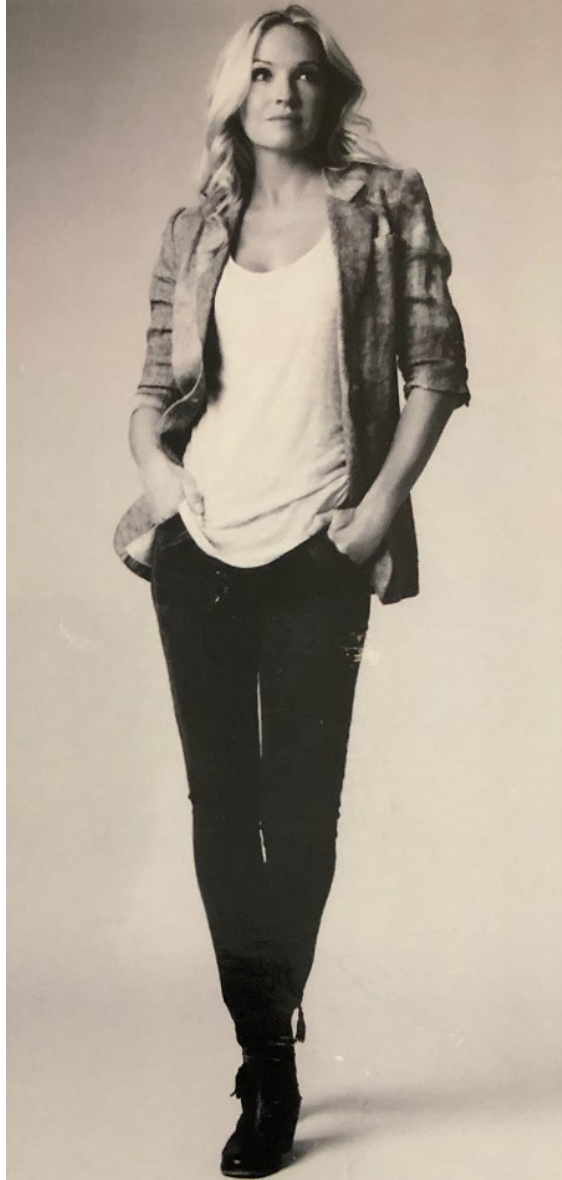

JULIE P

Height 5'7.5" Bust 35.5" Waist 28.5" Hips 38.5" Shoe 8 US Hair Blonde Eyes Green

JULIE P

Height 5'7.5" Bust 35.5" Waist 28.5" Hips 38.5" Shoe 8 US Hair Blonde Eyes Green

JULIE P

Height 5'7.5" Bust 35.5" Waist 28.5" Hips 38.5" Shoe 8 US Hair Blonde Eyes Green