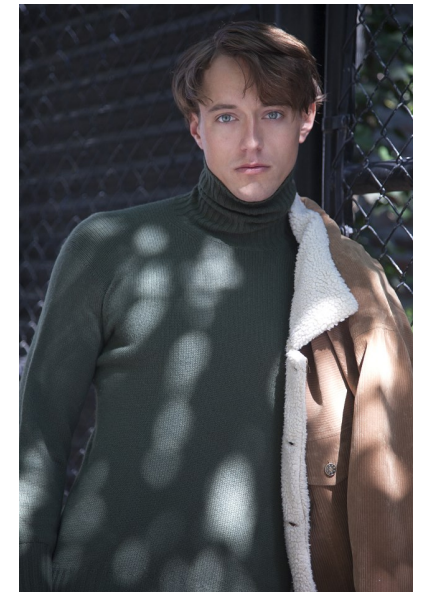

## TUCKER HAGUE

Height 6'1" Chest 39.5" Waist 32" Inseam 32.5" Collar 15.5"  
Sleeve 33.5" Suit 40" Suit Length R Shoe 11 US Hair Blonde Eyes Blue