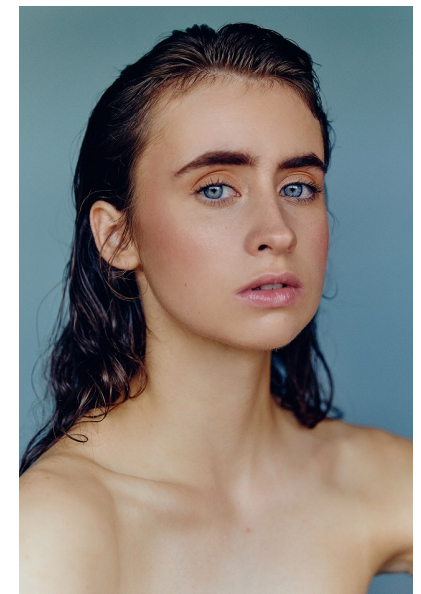

TARA CORINNE

Height 5'9" Bust 32" B Waist 25.5" Hips 36" Shoe 6.5 US Hair Dark Brown Eyes Blue

JMB

MODEL MANAGEMENT

114 east 25th st | 7th floor NYC | NY 10010
Tel: 917.838.0340 | Email: Jessica@JMBModelmanagement.com