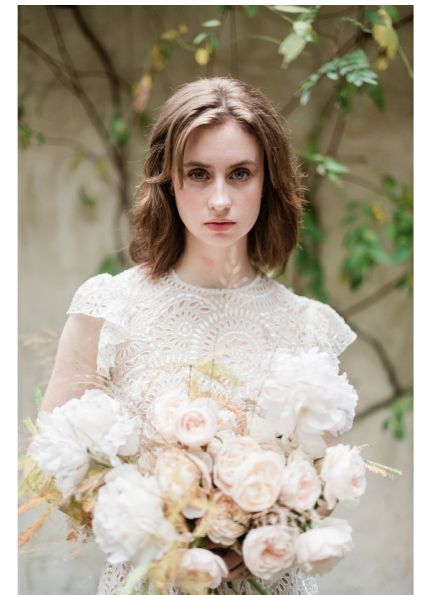

TARA CORINNE

Height 5'9" Bust 32" B Waist 25.5" Hips 36" Shoe 6.5 US Hair Dark Brown Eyes Blue

JMB

MODEL MANAGEMENT

114 east 25th st | 7th floor NYC | NY 10010
Tel: 917.838.0340 | Email: Jessica@JMBModelmanagement.com