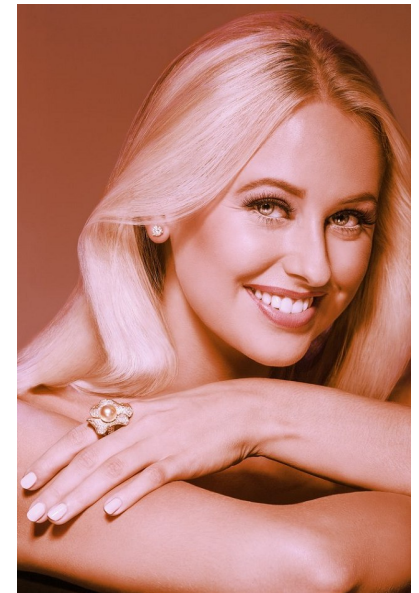

## ALLIE SEMALES

Height 5'9" Bust 32" B Waist 24" Hips 35" Shoe 7.5 US Hair Blonde  
Eyes Blue