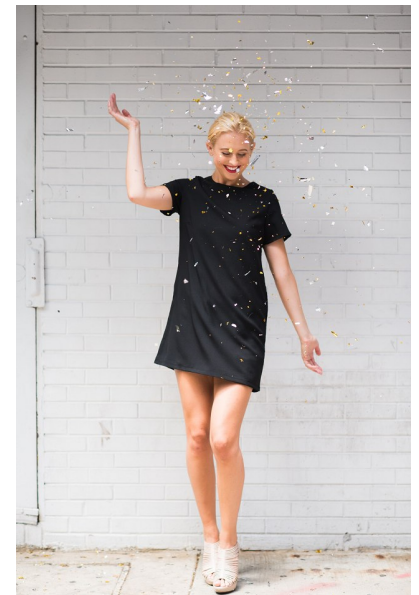

## ALLIE SEMALES

Height 5'9" Bust 32" B Waist 24" Hips 35" Shoe 7.5 US Hair Blonde  
Eyes Blue