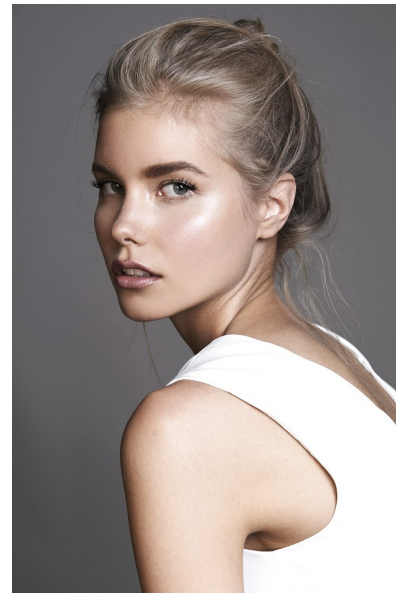

## SANNA RY

Height 5'11" Bust 34.5" Waist 26" Hips 37" Shoe 8.5 US Hair Blonde  
Eyes Green