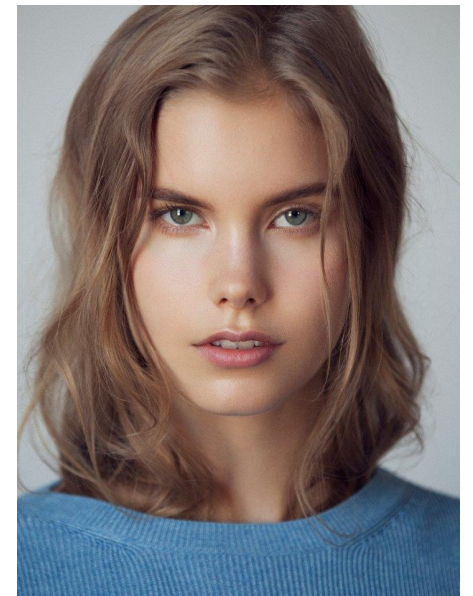

## SANNA RY

Height 5'11" Bust 34.5" Waist 26" Hips 37" Shoe 8.5 US Hair Blonde  
Eyes Green