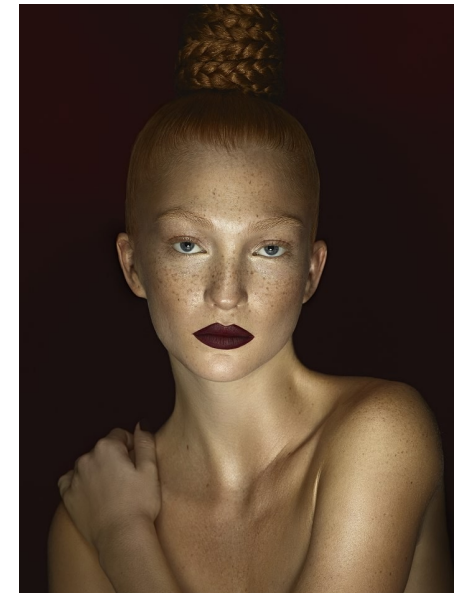

RACHEL SYKES

Height 5'8" Bust 34" Waist 28" Hips 37" Shoe 8 US Hair Red
Eyes Blue

JMB

MODEL MANAGEMENT

114 east 25th st | 7th floor NYC | NY 10010
Tel: 917.838.0340 | Email: Jessica@JMBModelmanagement.com